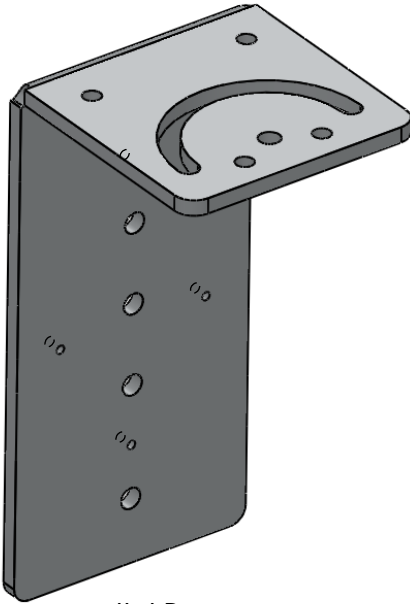

iluminar

IL-LB WALL MOUNT L-BRACKET

IL-LB

IL-LB

- Wall Mount L-Bracket
- "L" wall mount bracket for single or multiple* illuminators
- Allows full adjustment and up to 180 degrees rotation
- Aluminum 6063-T52 construction
- Black Anodize (Type II) finish
- Weight .48lbs (217.7g)
- Supplied with (2X) M6 mounting hardware for illuminator

* OPTIONAL BRACKETS IL-DMB (DUAL ILLUMINATOR) & IL-TMB (TRIPLE ILLUMINATOR) ARE REQUIRED FOR MULTIPLE ILLUMINATORS. BRACKET IL-PMB IS REQUIRED FOR POLE MOUNTING.